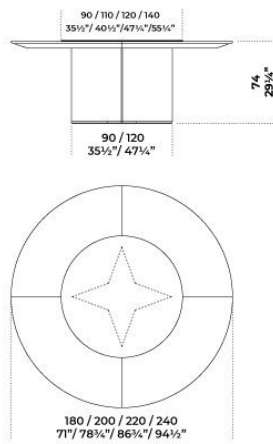


Yol Sect

Oscar e Gabriele Buratti
2020

Yol Sect

Oscar e Gabriele Buratti, 2020

Tavolo con piano in legno o marmo diviso in quattro sezioni e girevole semi incassato in cristallo temperato 10mm con bisello da 35mm. Base in legno rivestita in cristallo 6mm temperato.

Table with wooden or marble top divided into four sections and 10mm semi-recessed rotating tempered glass plate with 35mm bevel. Wooden base covered by 6mm tempered glass.

Dimensioni / Sizes
Cm (Ø x H)
Ø180 x 74h
Ø200 x 74h
Ø220 x 74h
Ø240 x 74h

Inches (Ø x H)
Ø71" x 29¼"
Ø78¾" x 29¼"
Ø86¾" x 29¼"
Ø94½" x 29¼"

Legno / Wood

*Nero poro
aperto
Black open pore*

Cristallo / Glass

*Nero satinato
Satin black*

*Bronzo Antico
Antique Bronze*

*Piombo
Lead*

*Cashmere gold
grey
Cashmere gold
grey*